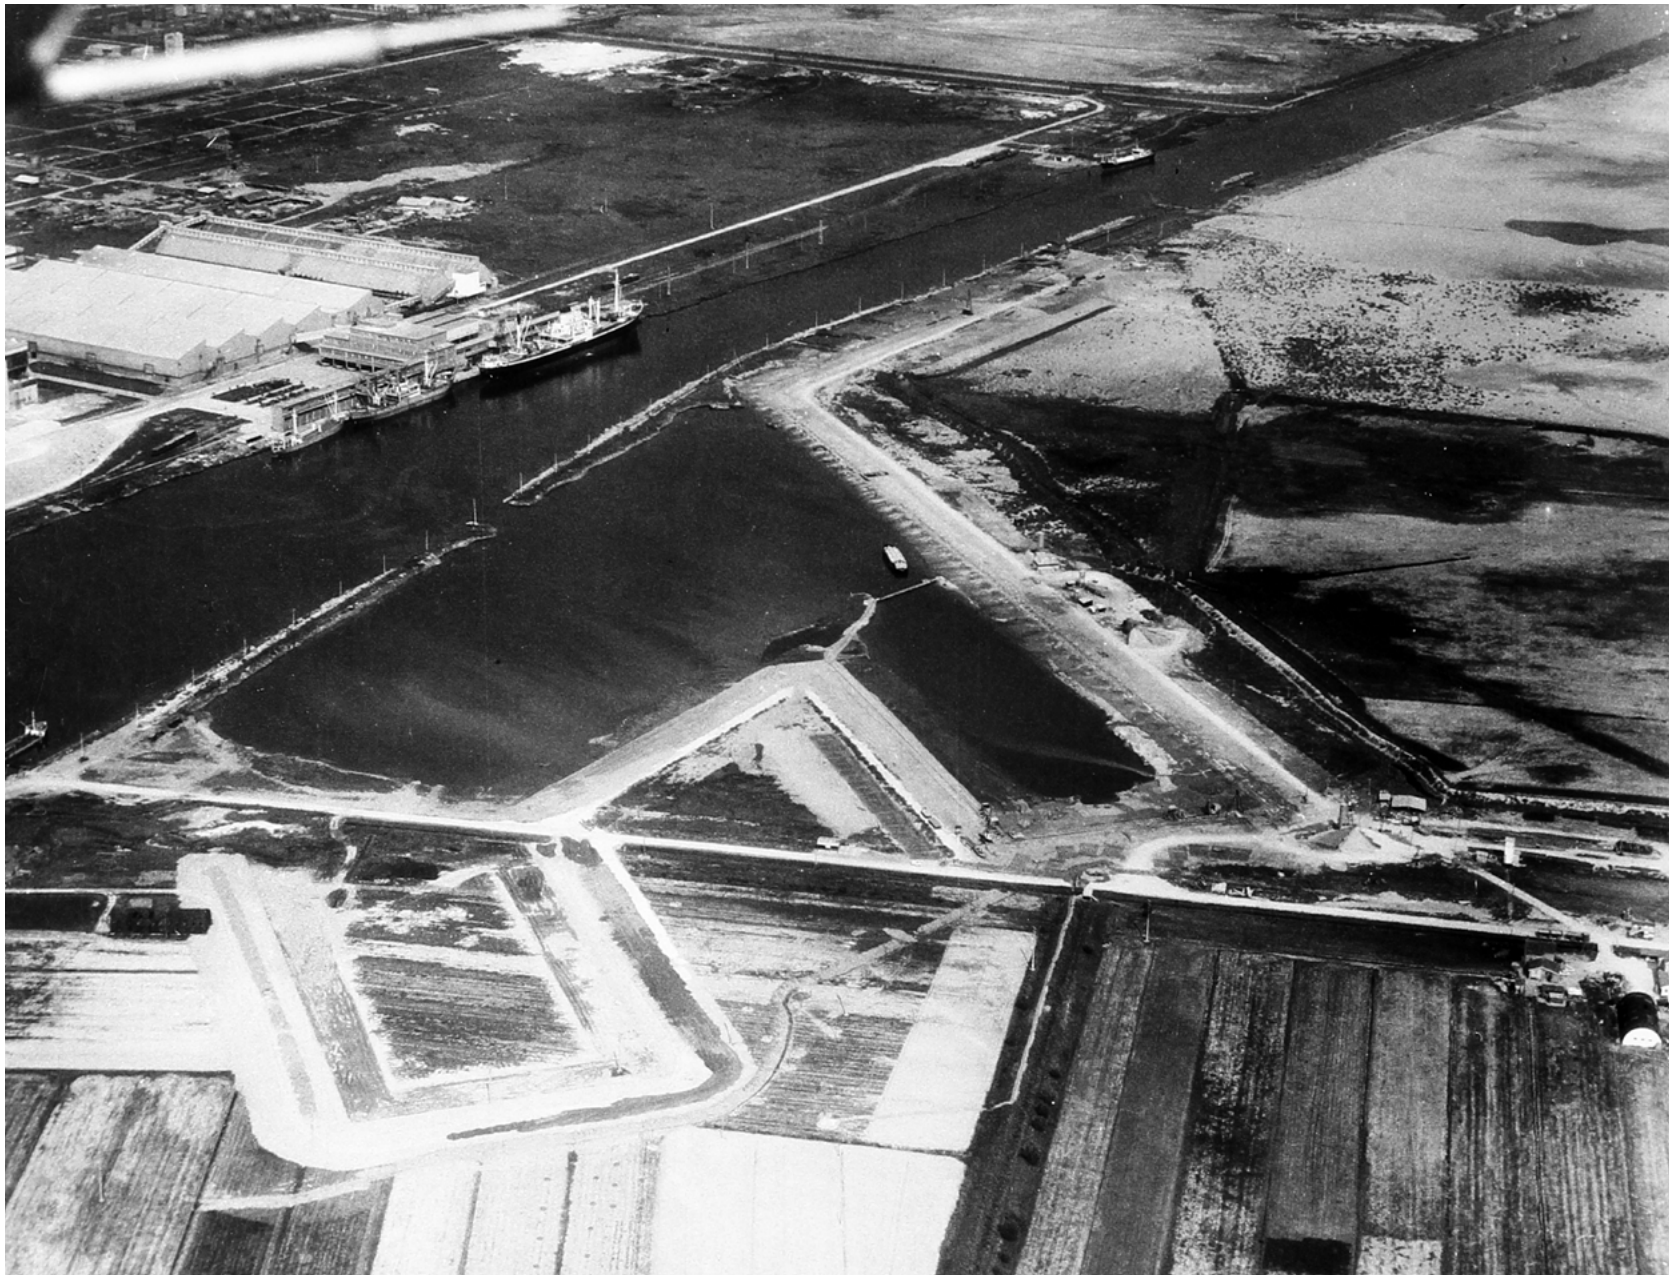

Darsena San Vitale 1964